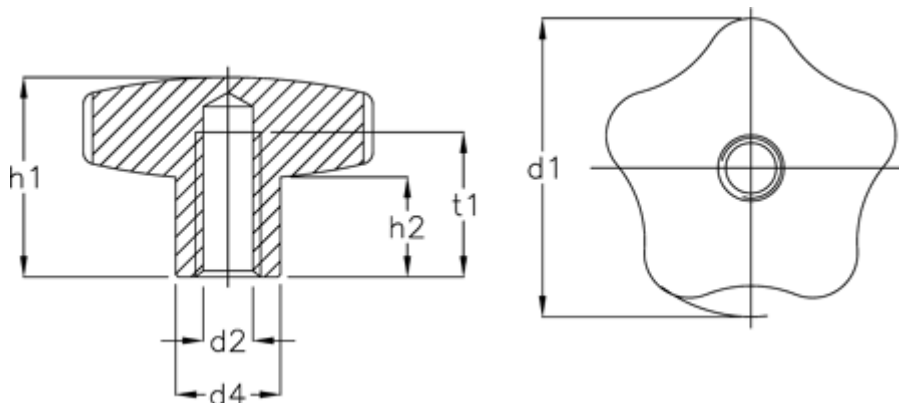

Article number: 20546467

Description: E+G Hand knob GN 5336-50-M 10-E-PL

## Measures

---

d1	= 50
d2	= M10
d4	= 19
H1	= 32
H2	= 16.0
t1 min.	= 18